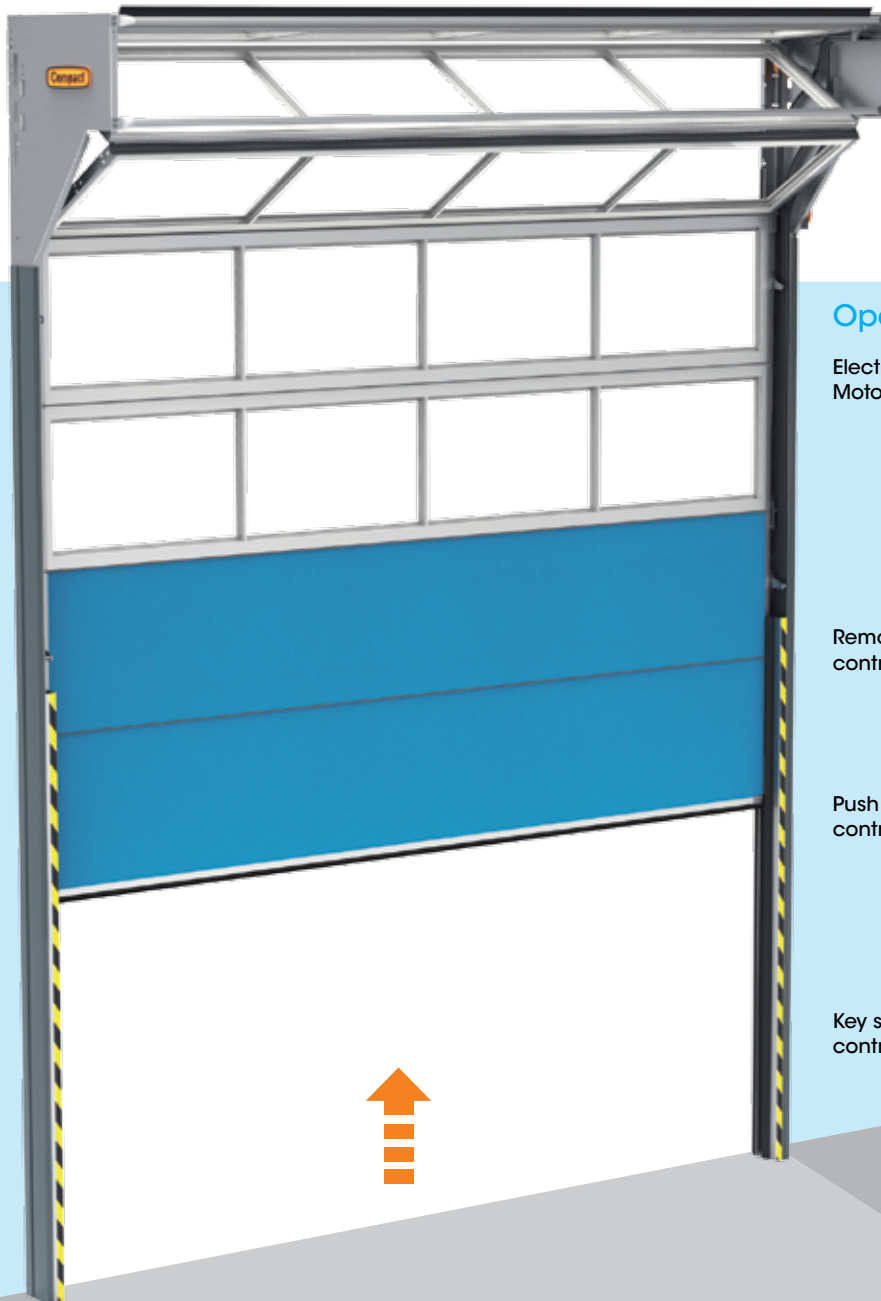

# Design Freedom

The Compact Door is different from other industrial doors because of its unique patented folding system. On opening the door folds upwards within the side tracks above the door space. The smooth and quiet movement uses little energy. This guarantees a long life cycle and the minimum of maintenance.

**Just click on to [www.rolflex.com](http://www.rolflex.com)**

Design your own door to your specification.  
Technical details in your mailbox within minutes!

The Compact Door provides more usable space for services, loading bays, crane gantries and vehicle maintenance equipment.

## Safety

Slack cable device

Fall-safety device

Safety edge

Automatic locking system